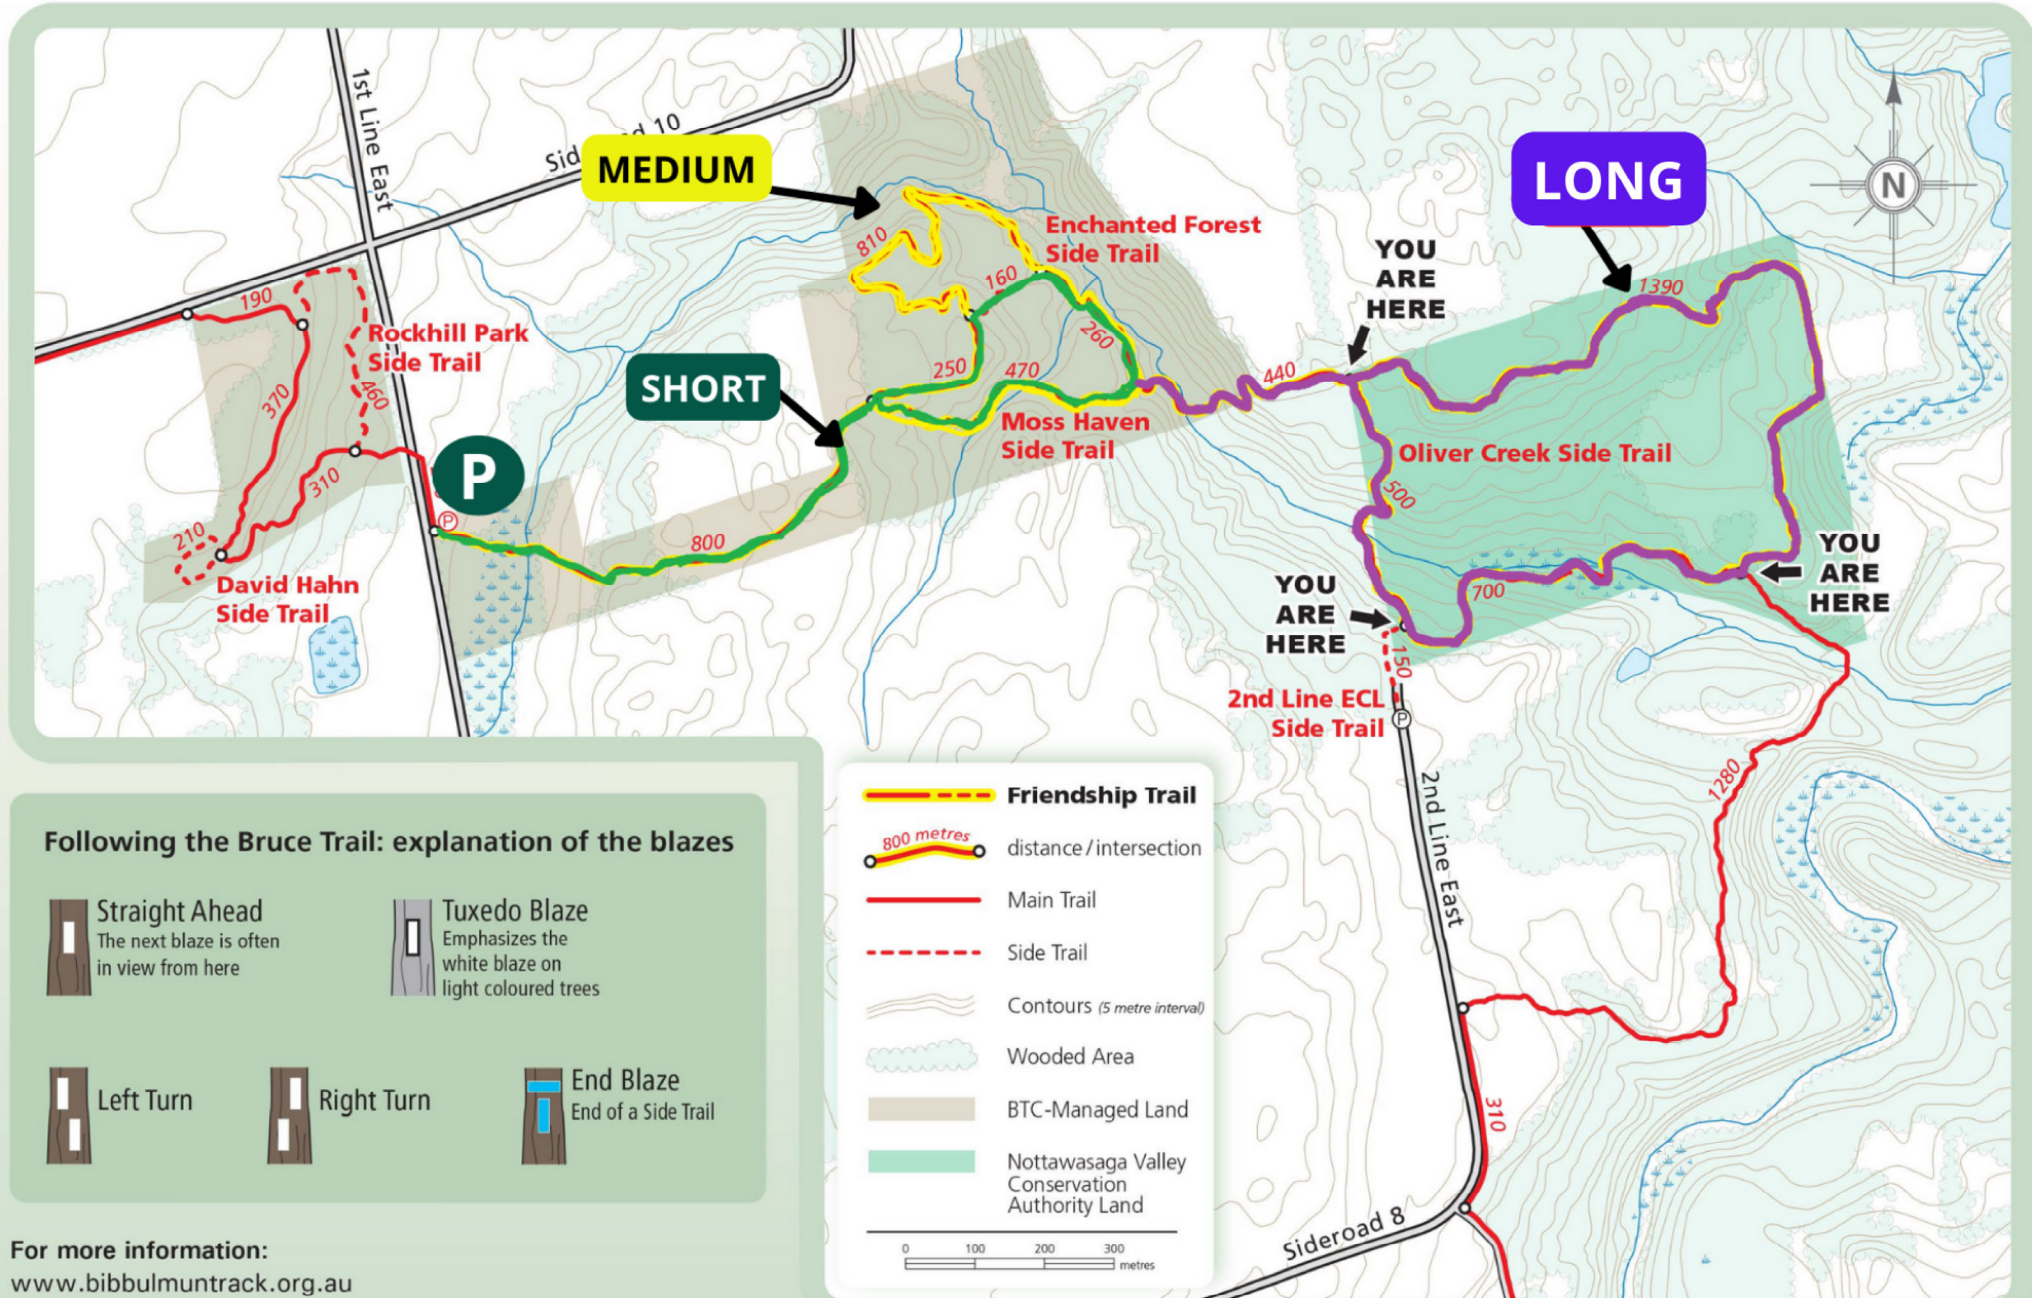

Bibbulmun Track-Bruce Trail Friendship Trail

Bruce Trail
CONSERVANCY

Following the Bruce Trail: explanation of the blazes

Straight Ahead

The next blaze is often in view from here

Tuxedo Blaze

Emphasizes the white blaze on light coloured trees

Left Turn

Right Turn

End Blaze

End of a Side Trail

Friendship Trail

distance / intersection

Main Trail

Side Trail

Contours (5 metre interval)

Wooded Area

BTC-Managed Land

Nottawasaga Valley Conservation Authority Land

For more information:
www.bibbulmuntrack.org.au
www.brucetrail.org